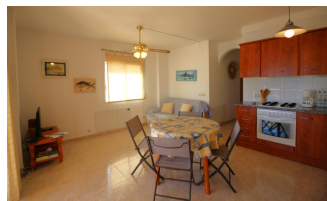

General

Type of Property: **Apartment** m2: **65**
m2 plot: **0** Distance from the beach: **10 METRES**
Year of construction: Type of pool:
Views: **No views**

Characteristics

Number of rooms: **2** Toilets: **0** Bathrooms with bathtub: **1**
Bathrooms with shower: **0** Double beds: **1** Single beds: **2**
Bunk beds: **0** Cribs: **0** Sofa beds: **1**
Type of kitchen: **American kitchen**

Other Features

Terrace

Equipment

typology_id	Heating	heating_model
Kitchen equipment	Microwave	Coffee maker
electric_coffee_maker_model	Refrigerator	Washing Machine
Hot water tank	TV	Comments