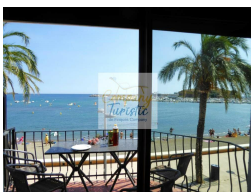

General

Type of Property: **Apartment** m2: **65**
m2 plot: **0** Distance from the beach:
metres
Year of construction: Type of pool:
Views: **Seaview**

Characteristics

Number of rooms: **2** Toilets: **0** Bathrooms with bathtub: **0**
Bathrooms with shower: **1** Double beds: **2** Single beds: **0**
Bunk beds: **0** Cribs: **0** Sofa beds: **1**
Type of kitchen: **American kitchen**

Other Features

Balcony

Equipment

typology_id	Air Conditioning	Kitchen equipment
Dishwasher	dishwasher_model	Oven
oven_model	Microwave	Coffee maker
Refrigerator	Washing Machine	Hot water tank
thermo_model	TV	Free Wifi
Garden furniture