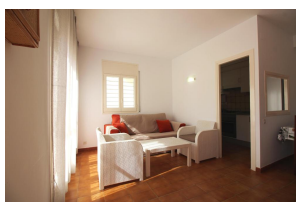

General

Type of Property: **Apartment** m2: **45**
m2 plot: **0** Distance from the beach: **50**
Year of construction: Type of pool:
Views: **Mountain views**

Characteristics

Number of rooms: **2** Toilets: **0** Bathrooms with bathtub: **1**
Bathrooms with shower: **0** Double beds: **1** Single beds: **2**
Bunk beds: **0** Cribs: **0** Sofa beds: **1**
Type of kitchen:

Other Features

Terrace Parking

Equipment

typology_id Wardrobes Kitchen equipment
Oven Microwave Coffee maker
Washing Machine Iron TV
TDT Free Wifi Garden and outdoor furniture
Awning Comments