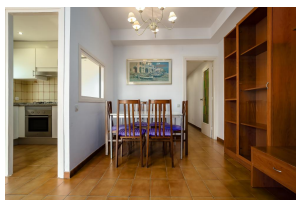

General

Type of Property: **Apartment** m2: **45**
m2 plot: **0** Distance from the beach: **50**
Year of construction: Type of pool:
Views: **Mountain views**

Characteristics

Number of rooms: **2** Toilets: **0** Bathrooms with bathtub: **1**
Bathrooms with shower: **0** Double beds: **1** Single beds: **2**
Bunk beds: **0** Cribs: **0** Sofa beds: **1**
Type of kitchen:

Other Features

Terrace Parking

Equipment

typology_id Wardrobes Kitchen equipment
Oven Microwave Coffee maker
Washing Machine Iron TV
TDT Free Wifi Garden and outdoor furniture
Awning Comments