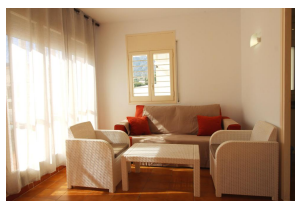

General

Type of Property: **Apartment** m2: **45**
m2 plot: **0** Distance from the beach: **50**
Year of construction: Type of pool:
Views: **Mountain views**

Characteristics

Number of rooms: **2** Toilets: **0** Bathrooms with bathtub: **1**
Bathrooms with shower: **0** Double beds: **1** Single beds: **2**
Bunk beds: **0** Cribs: **0** Sofa beds: **1**
Type of kitchen:

Other Features

Terrace Parking

Equipment

typology_id Wardrobes Kitchen equipment
Oven Microwave Coffee maker
Washing Machine Iron TV
TDT Free Wifi Garden and outdoor furniture
Awning Comments