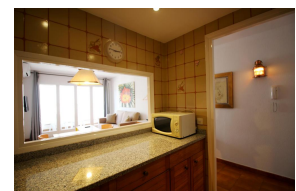

Ref: L266 LLANÇÀ 8 LATERAL PORT DE LA SELVA (EL)

HUTG-002493-44

DESCRIPTION

Central and simple apartment, in front of the beach of the Ribera in Port de la Selva, with lateral views to the beach and to only 20m of the promenade. It has a double bedroom type suite with a double bed with bathroom, bright living room with sofa bed, kitchenette and terrace with some sea views. Equipped with washing machine, microwave, induction hob, TV, air conditioning / heat pump and Wifi 2 GB. Includes parking space outside. The apartment is very practical and ideal for a couple or small family. Its location is optimal when it is in the center, very close to the beach and the commercial area. For 4 people. HUTG-002493

Other Features

Terrace Lift Parking

Equipment

typology_id Heating Air Conditioning
 air_conditioning_model Wardrobes kitchen_model
 Kitchen equipment Oven Microwave
 Coffee maker Washing Machine Iron
 Hot water tank TV TDT
 Free Wifi Garden and outdoor furniture Comments