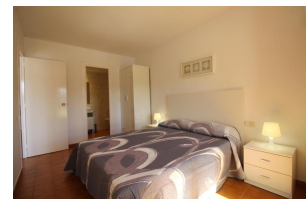

General

Type of Property: **Apartment** m2: **34**
m2 plot: **0** Distance from the beach: **20**
Year of construction: Type of pool:
Views: **Mountain views**

Characteristics

Number of rooms: **1** Toilets: **0** Bathrooms with bathtub: **1**
Bathrooms with shower: **0** Double beds: **1** Single beds: **0**
Bunk beds: **0** Cribs: **0** Sofa beds: **1**
Type of kitchen:

Other Features

Terrace Lift Parking

Equipment

typology_id kitchen_model Kitchen equipment
Oven Microwave Coffee maker
Washing Machine Iron TV
TDT Free Wifi Garden and outdoor furniture

Comments