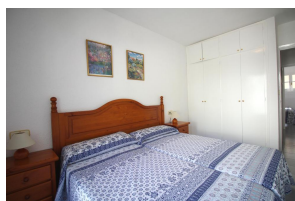

General

Type of Property: **Apartment** m2: **56**
m2 plot: **0** Distance from the beach: **2000**
Year of construction: Type of pool:
Views: **Street view**

Characteristics

Number of rooms: **2** Toilets: **0** Bathrooms with bathtub: **1**
Bathrooms with shower: **0** Double beds: **0** Single beds: **4**
Bunk beds: **0** Cribs: **0** Sofa beds: **1**
Type of kitchen: **American kitchen**

Other Features

Balcony

Equipment

typology_id	Wardrobes	Kitchen equipment
Oven	Microwave	Coffee maker
Washing Machine	Iron	TV
TDT	Free Wifi	Garden and outdoor furniture

Comments