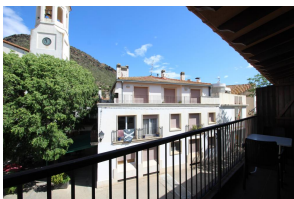

General

Type of Property: **Apartment** m2: **56**
m2 plot: **0** Distance from the beach:
Year of construction: Type of pool:
Views: **Street view**

Characteristics

Number of rooms: **2** Toilets: **0** Bathrooms with bathtub: **1**
Bathrooms with shower: **0** Double beds: **0** Single beds: **4**
Bunk beds: **0** Cribs: **0** Sofa beds: **1**
Type of kitchen: **Kitchenette**

Other Features

Balcony

Equipment

typology_id	Wardrobes	Kitchen equipment
Oven	Microwave	Coffee maker
Washing Machine	Iron	TV
TDT	Free Wifi	Garden and outdoor furniture

Comments