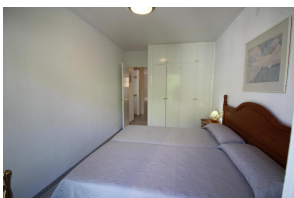

General

Type of Property: **Apartment** m2: **56**
m2 plot: **0** Distance from the beach:
Year of construction: Type of pool:
Views: **Street view**

Characteristics

Number of rooms: **2** Toilets: **0** Bathrooms with bathtub: **1**
Bathrooms with shower: **0** Double beds: **0** Single beds: **4**
Bunk beds: **0** Cribs: **0** Sofa beds: **1**
Type of kitchen: **Kitchenette**

Other Features

Balcony

Equipment

typology_id	Wardrobes	Kitchen equipment
Oven	Microwave	Coffee maker
Washing Machine	Iron	TV
TDT	Free Wifi	Garden and outdoor furniture

Comments