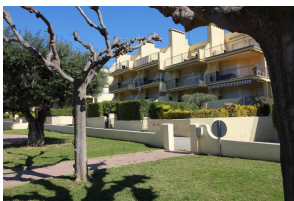

General

Type of Property: **Apartment** m2: **69**
m2 plot: **0** Distance from the beach: **150**
Year of construction: Type of pool:
Views: **View to the communal area**

Characteristics

Number of rooms: **3** Toilets: **1** Bathrooms with bathtub: **1**
Bathrooms with shower: **0** Double beds: **1** Single beds: **2**
Bunk beds: **0** Cribs: **0** Sofa beds: **1**
Type of kitchen: **American kitchen**

Other Features

Terrace

Equipment

typology_id	Wardrobes	Kitchen equipment
Oven	Microwave	Coffee maker
Refrigerator	Washing Machine	Iron
Hot water tank	TV	Garden furniture
Awning