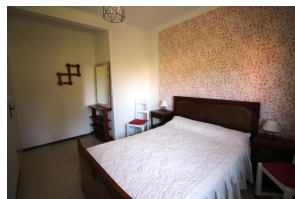

General

Type of Property: **Apartment** m2: **70**
m2 plot: **0** Distance from the beach: **1000**
Year of construction: Type of pool:
Views: **View of fields**

Characteristics

Number of rooms: **2** Toilets: **0** Bathrooms with bathtub: **1**
Bathrooms with shower: **0** Double beds: **2** Single beds: **0**
Bunk beds: **0** Cribs: **0** Sofa beds: **0**
Type of kitchen:

Other Features

Balcony Parking

Equipment

typology_id	Wardrobes	Kitchen equipment
Oven	Microwave	Coffee maker
Washing Machine	Iron	Hot water tank
TV	TDT	Garden and outdoor furniture
Awning	Toaster