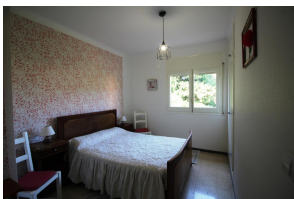

General

Type of Property: **Apartment** m2: **70**
m2 plot: **0** Distance from the beach: **1000**
Year of construction: Type of pool:
Views: **View of fields**

Characteristics

Number of rooms: **2** Toilets: **0** Bathrooms with bathtub: **1**
Bathrooms with shower: **0** Double beds: **2** Single beds: **0**
Bunk beds: **0** Cribs: **0** Sofa beds: **0**
Type of kitchen:

Other Features

Balcony Parking

Equipment

typology_id	Wardrobes	Kitchen equipment
Oven	Microwave	Coffee maker
Washing Machine	Iron	Hot water tank
TV	TDT	Garden and outdoor furniture
Awning	Toaster