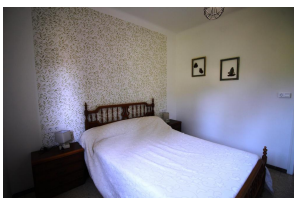

General

Type of Property: **Apartment** m2: **70**
m2 plot: **0** Distance from the beach: **1000**
Year of construction: Type of pool:
Views: **View of fields**

Characteristics

Number of rooms: **2** Toilets: **0** Bathrooms with bathtub: **1**
Bathrooms with shower: **0** Double beds: **2** Single beds: **0**
Bunk beds: **0** Cribs: **0** Sofa beds: **0**
Type of kitchen:

Other Features

Balcony Parking

Equipment

typology_id	Wardrobes	Kitchen equipment
Oven	Microwave	Coffee maker
Washing Machine	Iron	Hot water tank
TV	TDT	Garden and outdoor furniture
Awning	Toaster