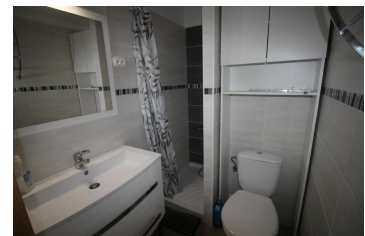

General

Type of Property: **Apartment** m2: **37**
m2 plot: **0** Distance from the beach: **500**
Year of construction: Type of pool:
Views: **Seaview**

Characteristics

Number of rooms: **1** Toilets: **0** Bathrooms with bathtub: **0**
Bathrooms with shower: **1** Double beds: **1** Single beds: **0**
Bunk beds: **0** Cribs: **0** Sofa beds: **2**
Type of kitchen: **Kitchenette**

Other Features

Equipment

typology_id Heating Air Conditioning
Kitchen equipment Microwave Hot water tank
TV