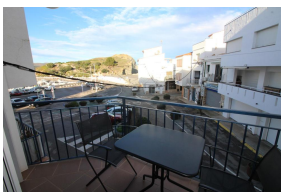

General

Type of Property: **Apartment** m2: **89**
m2 plot: **0** Distance from the beach: **20**
Year of construction: Type of pool:
Views: **Seaview**

Characteristics

Number of rooms: **3** Toilets: **0** Bathrooms with bathtub: **0**
Bathrooms with shower: **2** Double beds: **2** Single beds: **0**
Bunk beds: **2** Cribs: **0** Sofa beds: **0**
Type of kitchen:

Other Features

Balcony

Equipment

typology_id	Heating	Air Conditioning
Wardrobes	Kitchen equipment	Dishwasher
Oven	Microwave	Coffee maker
Refrigerator	Washing Machine	Tumble drier
Iron	Hot water tank	TV
Garden and outdoor furniture	Toaster