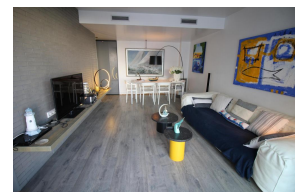

Ref: L109-2 PLAÇA DEL PORT
LLANÇÀ
HUTG-066955-13

DESCRIPTION

Magnificent apartment with views of the Castellar. The apartment consists of 3 double bedrooms, two with double beds and one with folding bunk beds, with two bathrooms with shower (one en suite), with open kitchen and American fridge. Decorated with great taste, with all kinds of details. It has air conditioning and central heating, with washing machine and dryer. It is located in a privileged location in the port of Llançà. First floor without elevator. HUTG-066955

Other Features

Balcony

Equipment

typology_id	Heating	Air Conditioning
Wardrobes	Kitchen equipment	Dishwasher
Oven	Microwave	Coffee maker
Refrigerator	Washing Machine	Tumble drier
Iron	Hot water tank	TV
Garden and outdoor furniture	Toaster	