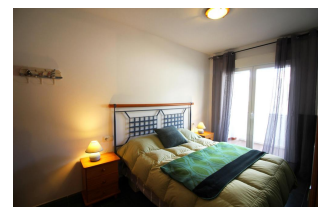

General

Type of Property: **Apartment** m2: **52**
m2 plot: **0** Distance from the beach:
Year of construction: Type of pool: **Community**
Views: **Pool view**

Characteristics

Number of rooms: **3** Toilets: **1** Bathrooms with bathtub: **1**
Bathrooms with shower: **0** Double beds: **1** Single beds: **1**
Bunk beds: **0** Cribs: **0** Sofa beds: **1**
Type of kitchen: **American kitchen**

Other Features

Terrace Lift Parking

Equipment

typology_id Heating Kitchen equipment
Oven Microwave Coffee maker
Washing Machine Iron Hot water tank
TV Garden and outdoor furniture