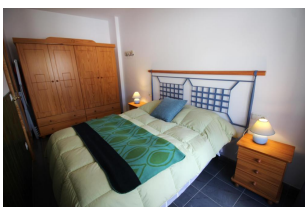

General

Type of Property: **Apartment** m2: **52**
m2 plot: **0** Distance from the beach:
Year of construction: Type of pool: **Community**
Views: **Pool view**

Characteristics

Number of rooms: **3** Toilets: **1** Bathrooms with bathtub: **1**
Bathrooms with shower: **0** Double beds: **1** Single beds: **1**
Bunk beds: **0** Cribs: **0** Sofa beds: **1**
Type of kitchen: **American kitchen**

Other Features

Terrace Lift Parking

Equipment

typology_id Heating Kitchen equipment
Oven Microwave Coffee maker
Washing Machine Iron Hot water tank
TV Garden and outdoor furniture