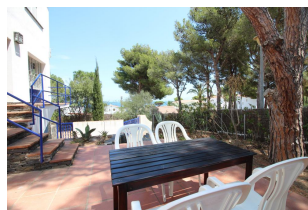

General

Type of Property: **Apartment** m2: **91**
m2 plot: **0** Distance from the beach: **50**
Year of construction: Type of pool:
Views: **Second line sea views**

Characteristics

Number of rooms: **3** Toilets: **1** Bathrooms with bathtub: **0**
Bathrooms with shower: **1** Double beds: **0** Single beds: **5**
Bunk beds: **0** Cribs: **0** Sofa beds: **0**
Type of kitchen:

Other Features

Terrace Garage

Equipment

typology_id Kitchen equipment Dishwasher
Oven Coffee maker Refrigerator
Washing Machine Iron TV
Garden and outdoor furniture Comments