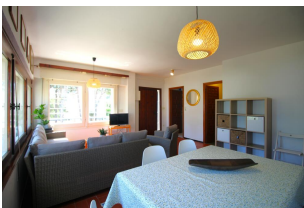

General

Type of Property: **Apartment** m2: **91**
m2 plot: **0** Distance from the beach: **50**
Year of construction: Type of pool:
Views: **Second line sea views**

Characteristics

Number of rooms: **3** Toilets: **1** Bathrooms with bathtub: **0**
Bathrooms with shower: **1** Double beds: **0** Single beds: **5**
Bunk beds: **0** Cribs: **0** Sofa beds: **0**
Type of kitchen:

Other Features

Terrace Garage

Equipment

typology_id Kitchen equipment Dishwasher
Oven Coffee maker Refrigerator
Washing Machine Iron TV
Garden and outdoor furniture Comments