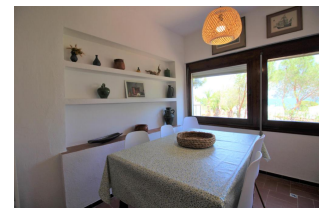

General

Type of Property: **Apartment** m2: **91**
m2 plot: **0** Distance from the beach: **50**
Year of construction: Type of pool:
Views: **Second line sea views**

Characteristics

Number of rooms: **3** Toilets: **1** Bathrooms with bathtub: **0**
Bathrooms with shower: **1** Double beds: **0** Single beds: **5**
Bunk beds: **0** Cribs: **0** Sofa beds: **0**
Type of kitchen:

Other Features

Terrace Garage

Equipment

typology_id Kitchen equipment Dishwasher
Oven Coffee maker Refrigerator
Washing Machine Iron TV
Garden and outdoor furniture Comments