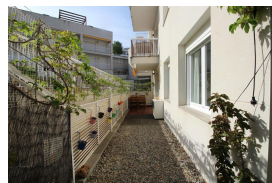

General

Type of Property: **Apartment** m2: **46**
m2 plot: **91** Distance from the beach:
Year of construction: Type of pool: **Community**
Views: **View to the communal area**

Characteristics

Number of rooms: 2	Toilets: 0	Bathrooms with bathtub: 1
Bathrooms with shower: 1	Double beds: 1	Single beds: 1
Bunk beds: 0	Cribs: 0	Sofa beds: 1
Type of kitchen:		

Other Features

Terrace   Parking

Equipment

typology_id	Heating	Air Conditioning
Kitchen equipment	Oven	Microwave
Coffee maker	Refrigerator	Washing Machine
Iron	Hot water tank	TV
Free Wifi	BBQ	Garden and outdoor furniture
Awning