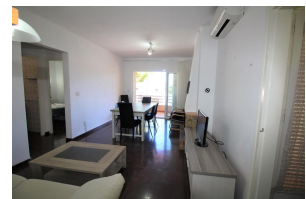

Ref: L135-1 A RECER

LLANÇÀ

HUTG-070234-51

DESCRIPTION

Cozy apartment, quiet and well located, just 100 m. from the beach. Located in a pleasant residential area, in Les Carboneres (Llançà). It has 2 bedrooms (a double bedroom and a bedroom with bunk beds, where the bed below is a double, and a trundle bed), dining room - living room with air conditioning, renovated independent kitchen, bathroom, toilet and small terrace with some views to the sea . Equipped with oven, microwave, dishwasher, washing machine and satellite TV. HUTG-070234

Other Features

Terrace

Equipment

typology_id	Heating	Air Conditioning
Kitchen equipment	Dishwasher	Oven
Microwave	Coffee maker	Refrigerator
Washing Machine	Iron	TV
Satellite TV	Garden and outdoor furniture	Toaster