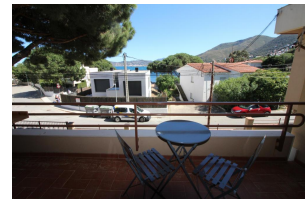

General

Type of Property: **Apartment** m2: **57**
m2 plot: **0** Distance from the beach: **100**
Year of construction: Type of pool:
Views: **Seaview**

Characteristics

Number of rooms: **2** Toilets: **1** Bathrooms with bathtub: **1**
Bathrooms with shower: **0** Double beds: **2** Single beds: **0**
Bunk beds: **1** Cribs: **0** Sofa beds: **0**
Type of kitchen:

Other Features

Terrace

Equipment

typology_id	Heating	Air Conditioning
Kitchen equipment	Dishwasher	Oven
Microwave	Coffee maker	Refrigerator
Washing Machine	Iron	TV
Satellite TV	Garden and outdoor furniture	Toaster