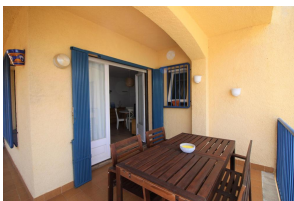

General

Type of Property: **Apartment** m2: **50**
m2 plot: **0** Distance from the beach:
Year of construction: Type of pool:
Views: **Mountain views**

Characteristics

Number of rooms: **2** Toilets: **0** Bathrooms with bathtub: **1**
Bathrooms with shower: **0** Double beds: **1** Single beds: **2**
Bunk beds: **0** Cribs: **0** Sofa beds: **0**
Type of kitchen:

Other Features

Terrace Garden

Equipment

typology_id	Heating	Air Conditioning
air_conditioning_model	Dishwasher	Oven
Microwave	Coffee maker	Refrigerator
Washing Machine	Hot water tank	TV
BBQ	Garden and outdoor furniture	Toaster