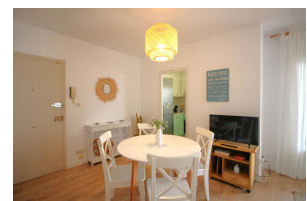

General

Type of Property: **Apartment** m2: **50**
m2 plot: **0** Distance from the beach:
Year of construction: Type of pool:
Views: **Mountain views**

Characteristics

Number of rooms: **2** Toilets: **0** Bathrooms with bathtub: **1**
Bathrooms with shower: **0** Double beds: **1** Single beds: **2**
Bunk beds: **0** Cribs: **0** Sofa beds: **0**
Type of kitchen:

Other Features

Terrace Garden

Equipment

typology_id	Heating	Air Conditioning
air_conditioning_model	Dishwasher	Oven
Microwave	Coffee maker	Refrigerator
Washing Machine	Hot water tank	TV
BBQ	Garden and outdoor furniture	Toaster