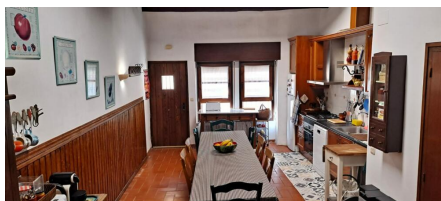

Ref: R304 CASA TURRÓ PALAU-SAVERDERA

HUTG-072261-80

DESCRIPTION

Magnificent townhouse located in the center of Palau Saverdera 50m from the civic center. It is a very well maintained stone house, spacious and a special charm. It has three floors. On the ground floor is the open kitchen complete with all the equipment, a small bathroom and the dining room along with the living room equipped with air conditioning. Then there is a very pleasant interior patio where you can spend your evenings with your family. On the first floor, we find a double room with double bed, a smaller room and a bathroom with shower. On the third floor is the third room equipped with a double bed and independent television next to an office area. It also has air conditioning on this floor of the house. You can enjoy a spacious terrace with outdoor tables and chairs on this same floor. It is an ideal house to enjoy the tranquility of the village with the family and to know the magnificent corners of Alt Empordà. HUTG-072261

Other Features

Balcony Terrace Porch
Garden

Equipment

typology_id Air Conditioning Kitchen equipment
Dishwasher Oven Microwave
Coffee maker Refrigerator Washing Machine
Iron TV Free Wifi
Garden furniture Garden and outdoor hair_dryer
furniture