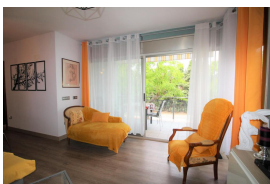

General

Type of Property: **Apartment** m2: **76**
m2 plot: **0** Distance from the beach: **400**
Year of construction: Type of pool:
Views: **Street view**

Characteristics

Number of rooms: **3** Toilets: **0** Bathrooms with bathtub: **1**
Bathrooms with shower: **1** Double beds: **2** Single beds: **0**
Bunk beds: **0** Cribs: **0** Sofa beds: **0**
Type of kitchen:

Other Features

Terrace Lift Parking

Equipment

typology_id	Heating	Air Conditioning
Wardrobes	Kitchen equipment	Dishwasher
Oven	Microwave	Coffee maker
electric_coffee_maker_mo	Refrigerator	Washing Machine
del		
Iron	Hot water tank	TV
Garden and outdoor furniture	Awning	Alarm