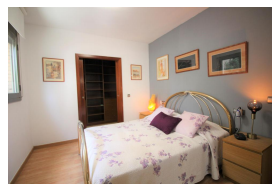

General

Type of Property: **Apartment** m2: **76**
m2 plot: **0** Distance from the beach: **400**
Year of construction: Type of pool:
Views: **Street view**

Characteristics

Number of rooms: **3** Toilets: **0** Bathrooms with bathtub: **1**
Bathrooms with shower: **1** Double beds: **2** Single beds: **0**
Bunk beds: **0** Cribs: **0** Sofa beds: **0**
Type of kitchen:

Other Features

Terrace Lift Parking

Equipment

typology_id	Heating	Air Conditioning
Wardrobes	Kitchen equipment	Dishwasher
Oven	Microwave	Coffee maker
electric_coffee_maker_mo	Refrigerator	Washing Machine
del		
Iron	Hot water tank	TV
Garden and outdoor furniture	Awning	Alarm