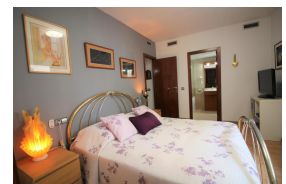

General

Type of Property: **Apartment** m2: **76**
m2 plot: **0** Distance from the beach: **400**
Year of construction: Type of pool:
Views: **Street view**

Characteristics

Number of rooms: **3** Toilets: **0** Bathrooms with bathtub: **1**
Bathrooms with shower: **1** Double beds: **2** Single beds: **0**
Bunk beds: **0** Cribs: **0** Sofa beds: **0**
Type of kitchen:

Other Features

Terrace Lift Parking

Equipment

typology_id	Heating	Air Conditioning
Wardrobes	Kitchen equipment	Dishwasher
Oven	Microwave	Coffee maker
electric_coffee_maker_mo	Refrigerator	Washing Machine
del		
Iron	Hot water tank	TV
Garden and outdoor furniture	Awning	Alarm