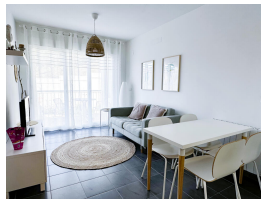

General

Type of Property: **Apartment** m2: **52**
m2 plot: **0** Distance from the beach: **600**
Year of construction: Type of pool: **Community**
Views: **Pool view**

Characteristics

Number of rooms: **3** Toilets: **1** Bathrooms with bathtub: **1**
Bathrooms with shower: **0** Double beds: **1** Single beds: **2**
Bunk beds: **0** Cribs: **0** Sofa beds: **0**
Type of kitchen: **American kitchen**

Other Features

Balcony Terrace Lift
Parking

Equipment

typology_id Heating Kitchen equipment
Dishwasher Oven Microwave
Coffee maker Refrigerator Washing Machine
Iron Hot water tank TV
Free Wifi Toaster