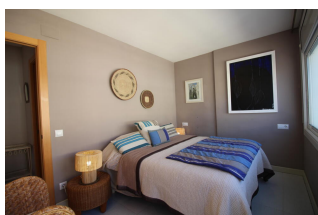

General

Type of Property: **Apartment** m2: **67**
m2 plot: **0** Distance from the beach: **100**
Year of construction: Type of pool:
Views: **Street view**

Characteristics

Number of rooms: **3** Toilets: **0** Bathrooms with bathtub: **0**
Bathrooms with shower: **1** Double beds: **2** Single beds: **0**
Bunk beds: **2** Cribs: **0** Sofa beds: **0**
Type of kitchen: **American kitchen**

Other Features

Balcony

Equipment

typology_id	Heating	Wardrobes
Kitchen equipment	Oven	Coffee maker
Refrigerator	Washing Machine	Iron
TV