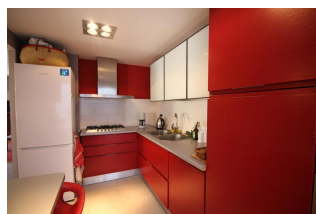

General

Type of Property: **Apartment** m2: **67**
m2 plot: **0** Distance from the beach: **100**
Year of construction: Type of pool:
Views: **Street view**

Characteristics

Number of rooms: **3** Toilets: **0** Bathrooms with bathtub: **0**
Bathrooms with shower: **1** Double beds: **2** Single beds: **0**
Bunk beds: **2** Cribs: **0** Sofa beds: **0**
Type of kitchen: **American kitchen**

Other Features

Balcony

Equipment

typology_id	Heating	Wardrobes
Kitchen equipment	Oven	Coffee maker
Refrigerator	Washing Machine	Iron
TV