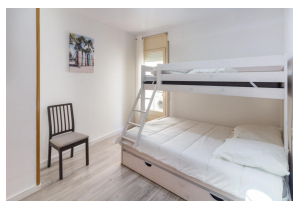

General

Type of Property: **Apartment** m2: **60**
m2 plot: **0** Distance from the beach:
Year of construction: Type of pool:
Views: **Street view**

Characteristics

Number of rooms: **2** Toilets: **0** Bathrooms with bathtub: **1**
Bathrooms with shower: **0** Double beds: **2** Single beds: **1**
Bunk beds: **0** Cribs: **0** Sofa beds: **0**
Type of kitchen:

Other Features

Lift

Equipment

typology_id	Heating	Air Conditioning
Wardrobes	Kitchen equipment	Dishwasher
Oven	Microwave	Coffee maker
Refrigerator	Washing Machine	Iron
Hot water tank	TV	Satellite TV
Toaster