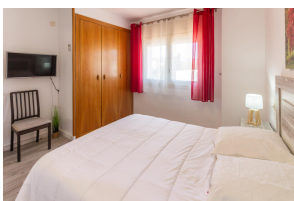

General

Type of Property: **Apartment** m2: **60**
m2 plot: **0** Distance from the beach:
Year of construction: Type of pool:
Views: **Street view**

Characteristics

Number of rooms: **2** Toilets: **0** Bathrooms with bathtub: **1**
Bathrooms with shower: **0** Double beds: **2** Single beds: **1**
Bunk beds: **0** Cribs: **0** Sofa beds: **0**
Type of kitchen:

Other Features

Lift

Equipment

typology_id	Heating	Air Conditioning
Wardrobes	Kitchen equipment	Dishwasher
Oven	Microwave	Coffee maker
Refrigerator	Washing Machine	Iron
Hot water tank	TV	Satellite TV
Toaster