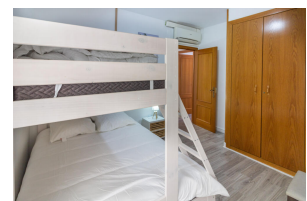

General

Type of Property: **Apartment** m2: **60**
m2 plot: **0** Distance from the beach:
Year of construction: Type of pool:
Views: **Street view**

Characteristics

Number of rooms: **2** Toilets: **0** Bathrooms with bathtub: **1**
Bathrooms with shower: **0** Double beds: **2** Single beds: **1**
Bunk beds: **0** Cribs: **0** Sofa beds: **0**
Type of kitchen:

Other Features

Lift

Equipment

typology_id	Heating	Air Conditioning
Wardrobes	Kitchen equipment	Dishwasher
Oven	Microwave	Coffee maker
Refrigerator	Washing Machine	Iron
Hot water tank	TV	Satellite TV
Toaster