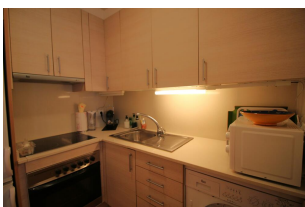

Ref: L152-03 PORT DE LA SELVA BXS

LLANÇÀ

HUTG-018689-44

DESCRIPTION

Very cozy apartment with a large garden patio, located on the ground floor of the property. At 300 m. from Farella beach and 600 m. from the center-port. With lounge-dining room with air conditioning and TV, kitchen open to the dining room equipped with oven, microwave, washing machine. With 2 double bedrooms: a suite type with bathroom and fan and a single bedroom, a second bathroom with shower. Large garden patio with barbecue and awning. For 5 people. HUTG-018689

Other Features

Terrace Garden

Equipment

typology_id	Air Conditioning	air_conditioning_model
Kitchen equipment	Oven	Microwave
Coffee maker	Washing Machine	Iron
Hot water tank	TV	Free Wifi
BBQ	Garden furniture	