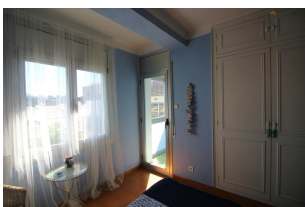

General

Type of Property: **Apartment** m2: **25**
m2 plot: **0** Distance from the beach:
Year of construction: Type of pool:
Views: **Street view**

Characteristics

Number of rooms: **1** Toilets: **0** Bathrooms with bathtub: **1**
Bathrooms with shower: **0** Double beds: **0** Single beds: **2**
Bunk beds: **0** Cribs: **0** Sofa beds: **1**
Type of kitchen: **Kitchenette**

Other Features

Terrace

Equipment

typology_id	Air Conditioning	air_conditioning_model
Wardrobes	kitchen_model	Kitchen equipment
Microwave	Coffee maker	Washing Machine
Iron	TV	Garden furniture
Awning