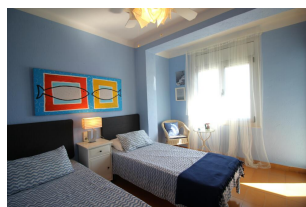

General

Type of Property: **Apartment** m2: **25**
m2 plot: **0** Distance from the beach:
Year of construction: Type of pool:
Views: **Street view**

Characteristics

Number of rooms: **1** Toilets: **0** Bathrooms with bathtub: **1**
Bathrooms with shower: **0** Double beds: **0** Single beds: **2**
Bunk beds: **0** Cribs: **0** Sofa beds: **1**
Type of kitchen: **Kitchenette**

Other Features

Terrace

Equipment

typology_id	Air Conditioning	air_conditioning_model
Wardrobes	kitchen_model	Kitchen equipment
Microwave	Coffee maker	Washing Machine
Iron	TV	Garden furniture
Awning