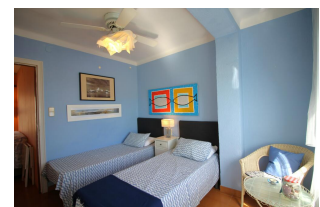

General

Type of Property: **Apartment** m2: **25**
m2 plot: **0** Distance from the beach:
Year of construction: Type of pool:
Views: **Street view**

Characteristics

Number of rooms: **1** Toilets: **0** Bathrooms with bathtub: **1**
Bathrooms with shower: **0** Double beds: **0** Single beds: **2**
Bunk beds: **0** Cribs: **0** Sofa beds: **1**
Type of kitchen: **Kitchenette**

Other Features

Terrace

Equipment

typology_id	Air Conditioning	air_conditioning_model
Wardrobes	kitchen_model	Kitchen equipment
Microwave	Coffee maker	Washing Machine
Iron	TV	Garden furniture
Awning