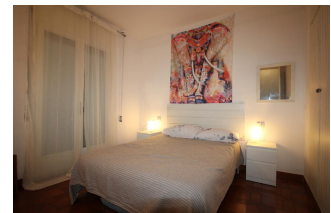

General

Type of Property: **Apartment** m2: **37**
m2 plot: **0** Distance from the beach: **20**
Year of construction: Type of pool:
Views: **Street view**

Characteristics

Number of rooms: **1** Toilets: **0** Bathrooms with bathtub: **0**
Bathrooms with shower: **1** Double beds: **1** Single beds: **0**
Bunk beds: **0** Cribs: **0** Sofa beds: **1**
Type of kitchen: **Kitchenette**

Other Features

Balcony

Equipment

typology_id	Heating	Air Conditioning
Wardrobes	Kitchen equipment	Microwave
Coffee maker	Refrigerator	Washing Machine
Hot water tank	TV	Free Wifi