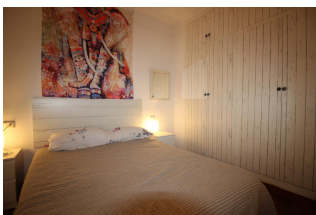

General

Type of Property: **Apartment** m2: **37**
m2 plot: **0** Distance from the beach: **20**
Year of construction: Type of pool:
Views: **Street view**

Characteristics

Number of rooms: **1** Toilets: **0** Bathrooms with bathtub: **0**
Bathrooms with shower: **1** Double beds: **1** Single beds: **0**
Bunk beds: **0** Cribs: **0** Sofa beds: **1**
Type of kitchen: **Kitchenette**

Other Features

Balcony

Equipment

typology_id	Heating	Air Conditioning
Wardrobes	Kitchen equipment	Microwave
Coffee maker	Refrigerator	Washing Machine
Hot water tank	TV	Free Wifi