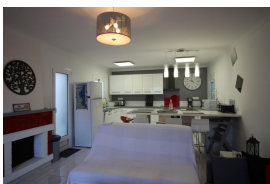

Ref: L119-4 AMETLLERS

LLANÇA

HUTG-047779

DESCRIPTION

Renovated and fully equipped apartment, located on a third floor without elevator in the Vila area, 1km from Port beach. It has two double bedrooms (one with a double bed and one with two single beds), kitchen open to the dining room with dishwasher, sofa bed in the dining room for two people, air conditioning in the dining room and bedrooms, a large terrace with furniture and barbecue . It has wifi and TNT satellite. HUTG-047779

Other Features

Terrace

Equipment

typology_id	Heating	Air Conditioning
Kitchen equipment	Dishwasher	Oven
Microwave	Coffee maker	Refrigerator
Washing Machine	Iron	Hot water tank
TV	Satellite TV	satellite_tv_model
Free Wifi	BBQ	Garden and outdoor furniture
Toaster		