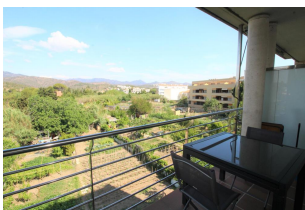

General

Type of Property: **Apartment**   m2: **50**
m2 plot: **0**   Distance from the beach:
Year of construction: Type of pool:
Views: **Mountain views**

Characteristics

Number of rooms: **2**   Toilets: **0**   Bathrooms with bathtub: **0**
Bathrooms with shower: **1** Double beds: **1**   Single beds: **0**
Bunk beds: **2**   Cribs: **0**   Sofa beds: **1**
Type of kitchen: **American kitchen**

Other Features

Balcony   Lift   Parking

Equipment

typology_id   Heating   Wardrobes
Kitchen equipment   Oven   Microwave
Washing Machine   Iron   Mobile coverage
TV   TDT   Garden and outdoor furniture