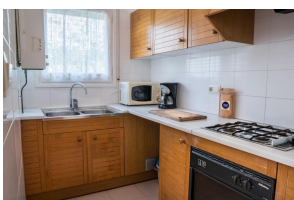

General

Type of Property: **Apartment** m2: **65**
m2 plot: **0** Distance from the beach:
Year of construction: Type of pool: **Community**
Views: **Seaview**

Characteristics

Number of rooms: 2	Toilets: 0	Bathrooms with bathtub: 1
Bathrooms with shower: 0	Double beds: 0	Single beds: 4
Bunk beds: 0	Cribs: 0	Sofa beds: 1
Type of kitchen:		

Other Features

Terrace	Parking	Garage

Equipment

typology_id	Kitchen equipment	Oven
Microwave	Refrigerator	Washing Machine
washing_machine_model	Iron	Hot water tank
Mobile coverage	TV	Free Wifi
BBQ	Garden and outdoor furniture