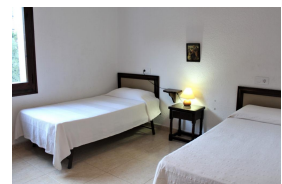

General

Type of Property: **Detached house / Villa** m2: **90**
m2 plot: **0** Distance from the beach:
Year of construction: Type of pool:
Views: **Seaview**

Characteristics

Number of rooms: **3** Toilets: **1** Bathrooms with bathtub: **1**
Bathrooms with shower: **0** Double beds: **0** Single beds: **6**
Bunk beds: **0** Cribs: **0** Sofa beds: **0**
Type of kitchen:

Other Features

Terrace Garden Garage

Equipment

typology_id Wardrobes Kitchen equipment
Oven Microwave microwave_model
Coffee maker Refrigerator Washing Machine
Iron Hot water tank Mobile coverage
TV Satellite TV Garden and outdoor
furniture

Comments