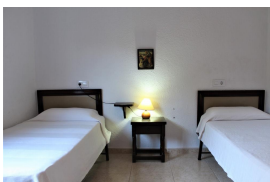

General

Type of Property: **Detached house / Villa** m2: **90**
m2 plot: **0** Distance from the beach:
Year of construction: Type of pool:
Views: **Seaview**

Characteristics

Number of rooms: **3** Toilets: **1** Bathrooms with bathtub: **1**
Bathrooms with shower: **0** Double beds: **0** Single beds: **6**
Bunk beds: **0** Cribs: **0** Sofa beds: **0**
Type of kitchen:

Other Features

Terrace Garden Garage

Equipment

typology_id Wardrobes Kitchen equipment
Oven Microwave microwave_model
Coffee maker Refrigerator Washing Machine
Iron Hot water tank Mobile coverage
TV Satellite TV Garden and outdoor
furniture

Comments