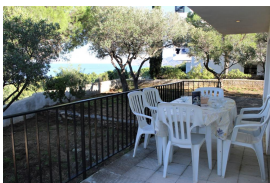

General

Type of Property: **Detached house / Villa** m2: **90**
m2 plot: **0** Distance from the beach:
Year of construction: Type of pool:
Views: **Seaview**

Characteristics

Number of rooms: **3** Toilets: **1** Bathrooms with bathtub: **1**
Bathrooms with shower: **0** Double beds: **0** Single beds: **6**
Bunk beds: **0** Cribs: **0** Sofa beds: **0**
Type of kitchen:

Other Features

Terrace Garden Garage

Equipment

typology_id Wardrobes Kitchen equipment
Oven Microwave microwave_model
Coffee maker Refrigerator Washing Machine
Iron Hot water tank Mobile coverage
TV Satellite TV Garden and outdoor
furniture

Comments