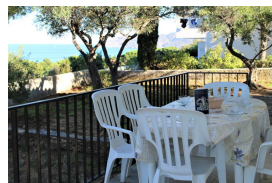

General

Type of Property: **Detached house / Villa** m2: **90**
m2 plot: **0** Distance from the beach:
Year of construction: Type of pool:
Views: **Seaview**

Characteristics

Number of rooms: **3** Toilets: **1** Bathrooms with bathtub: **1**
Bathrooms with shower: **0** Double beds: **0** Single beds: **6**
Bunk beds: **0** Cribs: **0** Sofa beds: **0**
Type of kitchen:

Other Features

Terrace Garden Garage

Equipment

typology_id Wardrobes Kitchen equipment
Oven Microwave microwave_model
Coffee maker Refrigerator Washing Machine
Iron Hot water tank Mobile coverage
TV Satellite TV Garden and outdoor
furniture

Comments