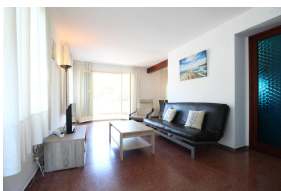

General

Type of Property: **Detached house / Villa** m2: **80**
m2 plot: **0** Distance from the beach:
Year of construction: Type of pool:
Views: **Street view**

Characteristics

Number of rooms: **3** Toilets: **2** Bathrooms with bathtub: **1**
Bathrooms with shower: **0** Double beds: **1** Single beds: **4**
Bunk beds: **0** Cribs: **0** Sofa beds: **1**
Type of kitchen:

Other Features

Terrace Garden Garage

Equipment

typology_id Wardrobes Kitchen equipment
Dishwasher dishwasher_model Oven
Microwave Refrigerator Washing Machine
Iron Hot water tank Mobile coverage
TV Free Wifi Garden and outdoor furniture