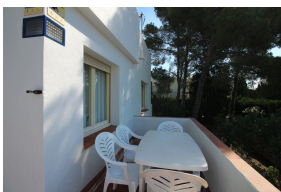

General

Type of Property: **Detached house / Villa** m2: **80**
m2 plot: **0** Distance from the beach:
Year of construction: Type of pool:
Views: **Street view**

Characteristics

Number of rooms: **3** Toilets: **2** Bathrooms with bathtub: **1**
Bathrooms with shower: **0** Double beds: **1** Single beds: **4**
Bunk beds: **0** Cribs: **0** Sofa beds: **1**
Type of kitchen:

Other Features

Terrace Garden Garage

Equipment

typology_id Wardrobes Kitchen equipment
Dishwasher dishwasher_model Oven
Microwave Refrigerator Washing Machine
Iron Hot water tank Mobile coverage
TV Free Wifi Garden and outdoor furniture