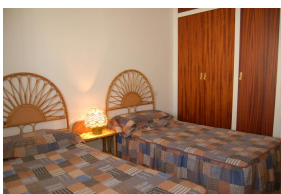

General

Type of Property: **Apartment** m2: **75**
m2 plot: **0** Distance from the beach:
Year of construction: Type of pool:
Views: **Mountain views**

Characteristics

Number of rooms: **3** Toilets: **0** Bathrooms with bathtub: **1**
Bathrooms with shower: **1** Double beds: **1** Single beds: **4**
Bunk beds: **0** Cribs: **0** Sofa beds: **0**
Type of kitchen:

Other Features

Terrace Lift Parking

Equipment

typology_id Wardrobes Kitchen equipment
Oven Microwave Coffee maker
Refrigerator Washing Machine Iron
Hot water tank thermo_model Mobile coverage
TV TDT Garden and outdoor
furniture

Comments