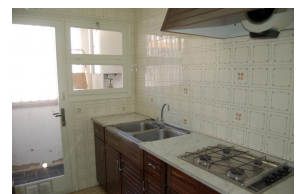

General

Type of Property: **Apartment** m2: **75**
m2 plot: **0** Distance from the beach:
Year of construction: Type of pool:
Views: **Mountain views**

Characteristics

Number of rooms: **3** Toilets: **0** Bathrooms with bathtub: **1**
Bathrooms with shower: **1** Double beds: **1** Single beds: **4**
Bunk beds: **0** Cribs: **0** Sofa beds: **0**
Type of kitchen:

Other Features

Terrace Lift Parking

Equipment

typology_id Wardrobes Kitchen equipment
Oven Microwave Coffee maker
Refrigerator Washing Machine Iron
Hot water tank thermo_model Mobile coverage
TV TDT Garden and outdoor
furniture

Comments