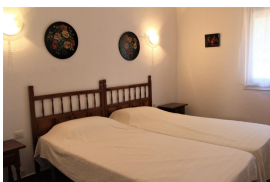

General

Type of Property: **Detached** m2: **65**
house / Villa
m2 plot: **400** Distance from the beach:
Year of construction: Type of pool:
Views: **Seaview**

Characteristics

Number of rooms: **2** Toilets: **1** Bathrooms with bathtub: **1**
Bathrooms with shower: **0** Double beds: **0** Single beds: **5**
Bunk beds: **0** Cribs: **0** Sofa beds: **0**
Type of kitchen:

Other Features

Terrace Garden Parking

Equipment

typology_id	Wardrobes	Kitchen equipment
Oven	Microwave	microwave_model
Coffee maker	Refrigerator	Washing Machine
Iron	Hot water tank	Mobile coverage
TV	tv_model	Satellite TV
Garden and outdoor furniture	Toaster	Comments