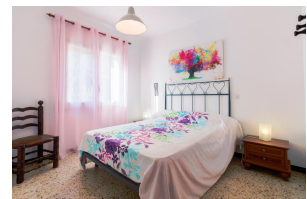

General

Type of Property: **Apartment** m2: **35**
m2 plot: **0** Distance from the beach:
Year of construction: Type of pool:
Views: **Seaview**

Characteristics

Number of rooms: **1** Toilets: **0** Bathrooms with bathtub: **0**
Bathrooms with shower: **1** Double beds: **1** Single beds: **0**
Bunk beds: **0** Cribs: **0** Sofa beds: **1**
Type of kitchen:

Other Features

Terrace Parking

Equipment

typology_id Wardrobes Kitchen equipment
Oven Microwave Refrigerator
Washing Machine Iron Hot water tank
Mobile coverage TV Satellite TV
Garden and outdoor furniture Comments