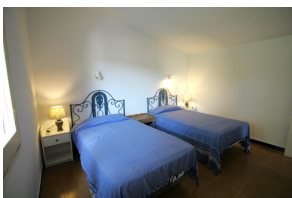

General

Type of Property: **Apartment** m2: **45**
m2 plot: **0** Distance from the beach:
Year of construction: Type of pool:
Views: **Seaview**

Characteristics

Number of rooms: **2** Toilets: **0** Bathrooms with bathtub: **0**
Bathrooms with shower: **1** Double beds: **0** Single beds: **4**
Bunk beds: **0** Cribs: **0** Sofa beds: **0**
Type of kitchen:

Other Features

Terrace Garden Parking

Equipment

typology_id Heating Air Conditioning
Wardrobes Kitchen equipment Oven
Microwave microwave_model Refrigerator
Washing Machine washing_machine_model Iron
Hot water tank Mobile coverage Garden and outdoor furniture