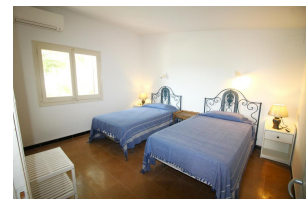

General

Type of Property: **Apartment** m2: **45**
m2 plot: **0** Distance from the beach:
Year of construction: Type of pool:
Views: **Seaview**

Characteristics

Number of rooms: **2** Toilets: **0** Bathrooms with bathtub: **0**
Bathrooms with shower: **1** Double beds: **0** Single beds: **4**
Bunk beds: **0** Cribs: **0** Sofa beds: **0**
Type of kitchen:

Other Features

Terrace Garden Parking

Equipment

typology_id Heating Air Conditioning
Wardrobes Kitchen equipment Oven
Microwave microwave_model Refrigerator
Washing Machine washing_machine_model Iron
Hot water tank Mobile coverage Garden and outdoor furniture