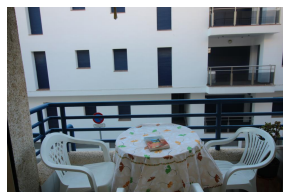

General

Type of Property: **Apartment** m2: **45**
m2 plot: **0** Distance from the beach:
Year of construction: Type of pool:
Views: **Seaview**

Characteristics

Number of rooms: **1** Toilets: **0** Bathrooms with bathtub: **1**
Bathrooms with shower: **0** Double beds: **0** Single beds: **2**
Bunk beds: **0** Cribs: **0** Sofa beds: **1**
Type of kitchen:

Other Features

Balcony

Equipment

typology_id	Heating	heating_model
Wardrobes	Kitchen equipment	Oven
Microwave	Refrigerator	Washing Machine
Iron	Hot water tank	Mobile coverage
TV	tv_model	TDT
Garden and outdoor furniture	Comments