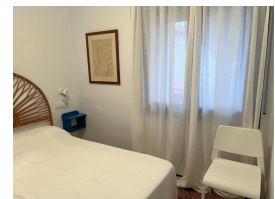

General

Type of Property: **Apartment** m2: **41**
m2 plot: **0** Distance from the beach:
Year of construction: Type of pool:
Views: **Beachfront view**

Characteristics

Number of rooms: 2	Toilets: 0	Bathrooms with bathtub: 1
Bathrooms with shower: 0	Double beds: 1	Single beds: 2
Bunk beds: 0	Cribs: 0	Sofa beds: 0
Type of kitchen:		

Other Features

Terrace   Parking

Equipment

typology_id	Wardrobes	Kitchen equipment
Oven	Microwave	Coffee maker
Refrigerator	Washing Machine	Iron
Hot water tank	TV	Garden furniture
Garden and outdoor furniture	Awning