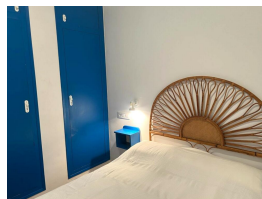

General

Type of Property: **Apartment** m2: **41**
m2 plot: **0** Distance from the beach:
Year of construction: Type of pool:
Views: **Beachfront view**

Characteristics

Number of rooms: 2	Toilets: 0	Bathrooms with bathtub: 1
Bathrooms with shower: 0	Double beds: 1	Single beds: 2
Bunk beds: 0	Cribs: 0	Sofa beds: 0
Type of kitchen:		

Other Features

Terrace   Parking

Equipment

typology_id	Wardrobes	Kitchen equipment
Oven	Microwave	Coffee maker
Refrigerator	Washing Machine	Iron
Hot water tank	TV	Garden furniture
Garden and outdoor furniture	Awning