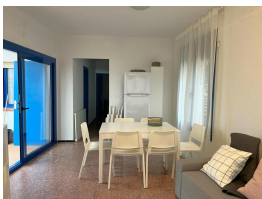

Ref: L196 CAP RAS 1

LLANÇÀ

HUTG-003306-62

DESCRIPTION

Nice and very clear apartment located on the 1st line of the sea, in front of a charming beach of Cap de Ras (Llançà) and 3 km. from the center. It has 2 double bedrooms (1 with a double bed and the other with single beds), dining room - living room, small independent kitchen, bathroom and large terrace with beautiful sea views. Equipped with washing machine, microwave and TV. Ideal for its privileged location in a unique landscaped area, overlooking Cap de Creus, very quiet and with the beach just a few steps away. HUTG-003306

Other Features

Terrace Parking

Equipment

typology_id	Wardrobes	Kitchen equipment
Oven	Microwave	Coffee maker
Refrigerator	Washing Machine	Iron
Hot water tank	TV	Garden furniture
Garden and outdoor furniture	Awning	