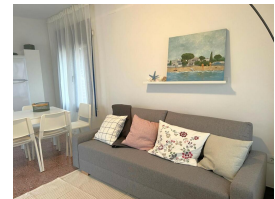

General

Type of Property: **Apartment** m2: **41**
m2 plot: **0** Distance from the beach:
Year of construction: Type of pool:
Views: **Beachfront view**

Characteristics

Number of rooms: 2	Toilets: 0	Bathrooms with bathtub: 1
Bathrooms with shower: 0	Double beds: 1	Single beds: 2
Bunk beds: 0	Cribs: 0	Sofa beds: 0
Type of kitchen:		

Other Features

Terrace   Parking

Equipment

typology_id	Wardrobes	Kitchen equipment
Oven	Microwave	Coffee maker
Refrigerator	Washing Machine	Iron
Hot water tank	TV	Garden furniture
Garden and outdoor furniture	Awning