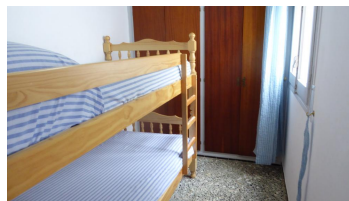

General

Type of Property: **Penthouse** m2: **26**
m2 plot: **0** Distance from the beach:
Year of construction: Type of pool:
Views: **Street view**

Characteristics

Number of rooms: **1** Toilets: **0** Bathrooms with bathtub: **0**
Bathrooms with shower: **1** Double beds: **0** Single beds: **0**
Bunk beds: **2** Cribs: **0** Sofa beds: **1**
Type of kitchen: **American kitchen**

Other Features

Terrace

Equipment

typology_id	Wardrobes	Kitchen equipment
Microwave	Coffee maker	Refrigerator
Washing Machine	Iron	Hot water tank
Mobile coverage	TV	TDT
Garden and outdoor furniture	Comments