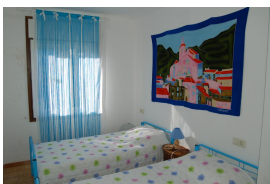

General

Type of Property: **Apartment** m2: **68**
m2 plot: **0** Distance from the beach:
Year of construction: Type of pool:
Views: **Seaview**

Characteristics

Number of rooms: **3** Toilets: **0** Bathrooms with bathtub: **1**
Bathrooms with shower: **1** Double beds: **1** Single beds: **2**
Bunk beds: **2** Cribs: **0** Sofa beds: **0**
Type of kitchen:

Other Features

Terrace Garage

Equipment

typology_id	Wardrobes	Kitchen equipment
Dishwasher	Oven	Microwave
Coffee maker	Refrigerator	Washing Machine
Iron	Hot water tank	Mobile coverage
TV	tv_model	TDT
BBQ	Garden and outdoor furniture	Vacuum cleaner

Comments