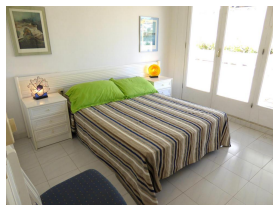

General

Type of Property: **Apartment** m2: **56**
m2 plot: **0** Distance from the beach:
Year of construction: Type of pool: **Community**
Views: **Pool view**

Characteristics

Number of rooms: **2** Toilets: **0** Bathrooms with bathtub: **1**
Bathrooms with shower: **0** Double beds: **1** Single beds: **0**
Bunk beds: **2** Cribs: **0** Sofa beds: **0**
Type of kitchen: **American kitchen**

Other Features

Terrace Garden

Equipment

typology_id Wardrobes Kitchen equipment
Oven Microwave microwave_model
Washing Machine Mobile coverage TV
Garden furniture Garden and outdoor furniture