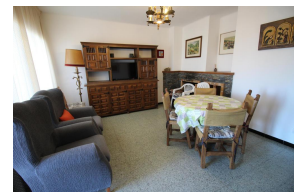

General

Type of Property: **Apartment** m2: **65**
m2 plot: **0** Distance from the beach:
Year of construction: Type of pool:
Views: **Seaview**

Characteristics

Number of rooms: **3** Toilets: **0** Bathrooms with bathtub: **0**
Bathrooms with shower: **1** Double beds: **1** Single beds: **4**
Bunk beds: **0** Cribs: **0** Sofa beds: **0**
Type of kitchen:

Other Features

Terrace Garden Parking

Equipment

typology_id Wardrobes kitchen_model
Kitchen equipment Dishwasher dishwasher_model
Oven Microwave Refrigerator
Washing Machine Iron Hot water tank
Mobile coverage TV TDT
Garden and outdoor furniture