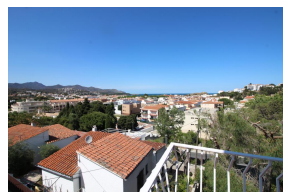

General

Type of Property: **Apartment** m2: **65**
m2 plot: **0** Distance from the beach:
Year of construction: Type of pool:
Views: **Seaview**

Characteristics

Number of rooms: **3** Toilets: **0** Bathrooms with bathtub: **0**
Bathrooms with shower: **1** Double beds: **1** Single beds: **4**
Bunk beds: **0** Cribs: **0** Sofa beds: **0**
Type of kitchen:

Other Features

Terrace Garden Parking

Equipment

typology_id Wardrobes kitchen_model
Kitchen equipment Dishwasher dishwasher_model
Oven Microwave Refrigerator
Washing Machine Iron Hot water tank
Mobile coverage TV TDT
Garden and outdoor furniture