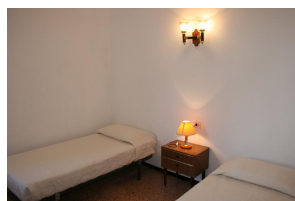

General

Type of Property: **Apartment** m2: **70**
m2 plot: **0** Distance from the beach:
Year of construction: Type of pool:
Views: **Street view**

Characteristics

Number of rooms: **3** Toilets: **0** Bathrooms with bathtub: **0**
Bathrooms with shower: **1** Double beds: **1** Single beds: **4**
Bunk beds: **0** Cribs: **0** Sofa beds: **0**
Type of kitchen:

Other Features

Balcony Terrace

Equipment

typology_id Wardrobes Kitchen equipment
Oven Microwave Washing Machine
washing_machine_model Iron Mobile coverage
TV tv_model TDT
Free Wifi Garden and outdoor furniture Comments