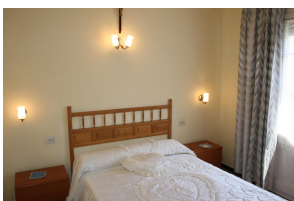

General

Type of Property: **Apartment** m2: **70**
m2 plot: **0** Distance from the beach:
Year of construction: Type of pool:
Views: **Street view**

Characteristics

Number of rooms: **3** Toilets: **0** Bathrooms with bathtub: **0**
Bathrooms with shower: **1** Double beds: **1** Single beds: **4**
Bunk beds: **0** Cribs: **0** Sofa beds: **0**
Type of kitchen:

Other Features

Balcony Terrace

Equipment

typology_id Wardrobes Kitchen equipment
Oven Microwave Washing Machine
washing_machine_model Iron Mobile coverage
TV tv_model TDT
Free Wifi Garden and outdoor furniture Comments