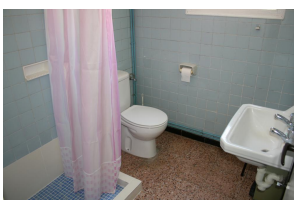

General

Type of Property: **Apartment** m2: **70**
m2 plot: **0** Distance from the beach:
Year of construction: Type of pool:
Views: **Street view**

Characteristics

Number of rooms: **3** Toilets: **0** Bathrooms with bathtub: **0**
Bathrooms with shower: **1** Double beds: **1** Single beds: **4**
Bunk beds: **0** Cribs: **0** Sofa beds: **0**
Type of kitchen:

Other Features

Balcony Terrace

Equipment

typology_id Wardrobes Kitchen equipment
Oven Microwave Washing Machine
washing_machine_model Iron Mobile coverage
TV tv_model TDT
Free Wifi Garden and outdoor furniture Comments