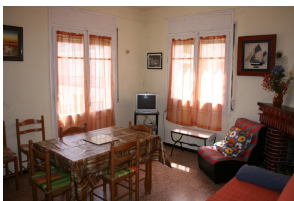

General

Type of Property: **Apartment** m2: **70**
m2 plot: **0** Distance from the beach:
Year of construction: Type of pool:
Views: **Street view**

Characteristics

Number of rooms: **3** Toilets: **0** Bathrooms with bathtub: **0**
Bathrooms with shower: **1** Double beds: **1** Single beds: **4**
Bunk beds: **0** Cribs: **0** Sofa beds: **0**
Type of kitchen:

Other Features

Balcony Terrace

Equipment

typology_id Wardrobes Kitchen equipment
Oven Microwave Washing Machine
washing_machine_model Iron Mobile coverage
TV tv_model TDT
Free Wifi Garden and outdoor furniture Comments