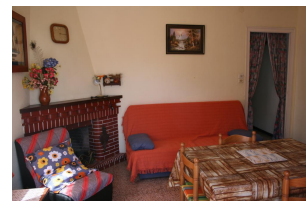

General

Type of Property: **Apartment** m2: **70**
m2 plot: **0** Distance from the beach:
Year of construction: Type of pool:
Views: **Street view**

Characteristics

Number of rooms: **3** Toilets: **0** Bathrooms with bathtub: **0**
Bathrooms with shower: **1** Double beds: **1** Single beds: **4**
Bunk beds: **0** Cribs: **0** Sofa beds: **0**
Type of kitchen:

Other Features

Balcony Terrace

Equipment

typology_id Wardrobes Kitchen equipment
Oven Microwave Washing Machine
washing_machine_model Iron Mobile coverage
TV tv_model TDT
Free Wifi Garden and outdoor furniture Comments