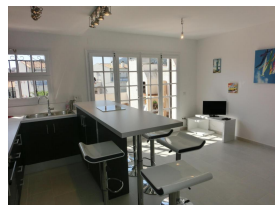

General

Type of Property: **Apartment** m2: **44**
m2 plot: **0** Distance from the beach: **200 m**
Year of construction: Type of pool:
Views: **Second line sea views**

Characteristics

Number of rooms: **2** Toilets: **0** Bathrooms with bathtub: **0**
Bathrooms with shower: **1** Double beds: **1** Single beds: **1**
Bunk beds: **0** Cribs: **0** Sofa beds: **1**
Type of kitchen: **American kitchen**

Other Features

Terrace Parking

Equipment

typology_id Wardrobes Oven
Washing Machine Iron Hot water tank
TV TDT Satellite TV
BBQ Garden and outdoor furniture