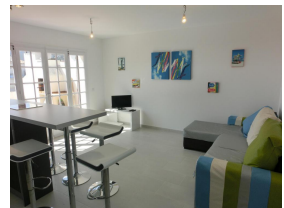

General

Type of Property: **Apartment** m2: **44**
m2 plot: **0** Distance from the beach: **200 m**
Year of construction: Type of pool:
Views: **Second line sea views**

Characteristics

Number of rooms: **2** Toilets: **0** Bathrooms with bathtub: **0**
Bathrooms with shower: **1** Double beds: **1** Single beds: **1**
Bunk beds: **0** Cribs: **0** Sofa beds: **1**
Type of kitchen: **American kitchen**

Other Features

Terrace Parking

Equipment

typology_id Wardrobes Oven
Washing Machine Iron Hot water tank
TV TDT Satellite TV
BBQ Garden and outdoor furniture