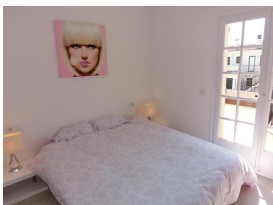

General

Type of Property: **Apartment** m2: **44**
m2 plot: **0** Distance from the beach: **200 m**
Year of construction: Type of pool:
Views: **Second line sea views**

Characteristics

Number of rooms: **2** Toilets: **0** Bathrooms with bathtub: **0**
Bathrooms with shower: **1** Double beds: **1** Single beds: **1**
Bunk beds: **0** Cribs: **0** Sofa beds: **1**
Type of kitchen: **American kitchen**

Other Features

Terrace Parking

Equipment

typology_id Wardrobes Oven
Washing Machine Iron Hot water tank
TV TDT Satellite TV
BBQ Garden and outdoor furniture