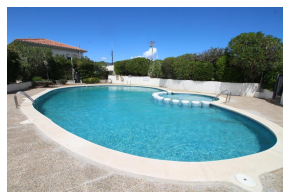

General

Type of Property: **Apartment** m2: **65**
m2 plot: **0** Distance from the beach:
Year of construction: Type of pool: **Community**
Views: **Mountain views**

Characteristics

Number of rooms: **2** Toilets: **0** Bathrooms with bathtub: **1**
Bathrooms with shower: **1** Double beds: **0** Single beds: **4**
Bunk beds: **0** Cribs: **0** Sofa beds: **0**
Type of kitchen:

Other Features

Terrace Garage

Equipment

typology_id	air_conditioning_model	Wardrobes
kitchen_model	Kitchen equipment	Oven
Microwave	Coffee maker	Refrigerator
Washing Machine	Hot water tank	Mobile coverage
TV	TDT	Satellite TV
BBQ	Garden and outdoor furniture	Comments